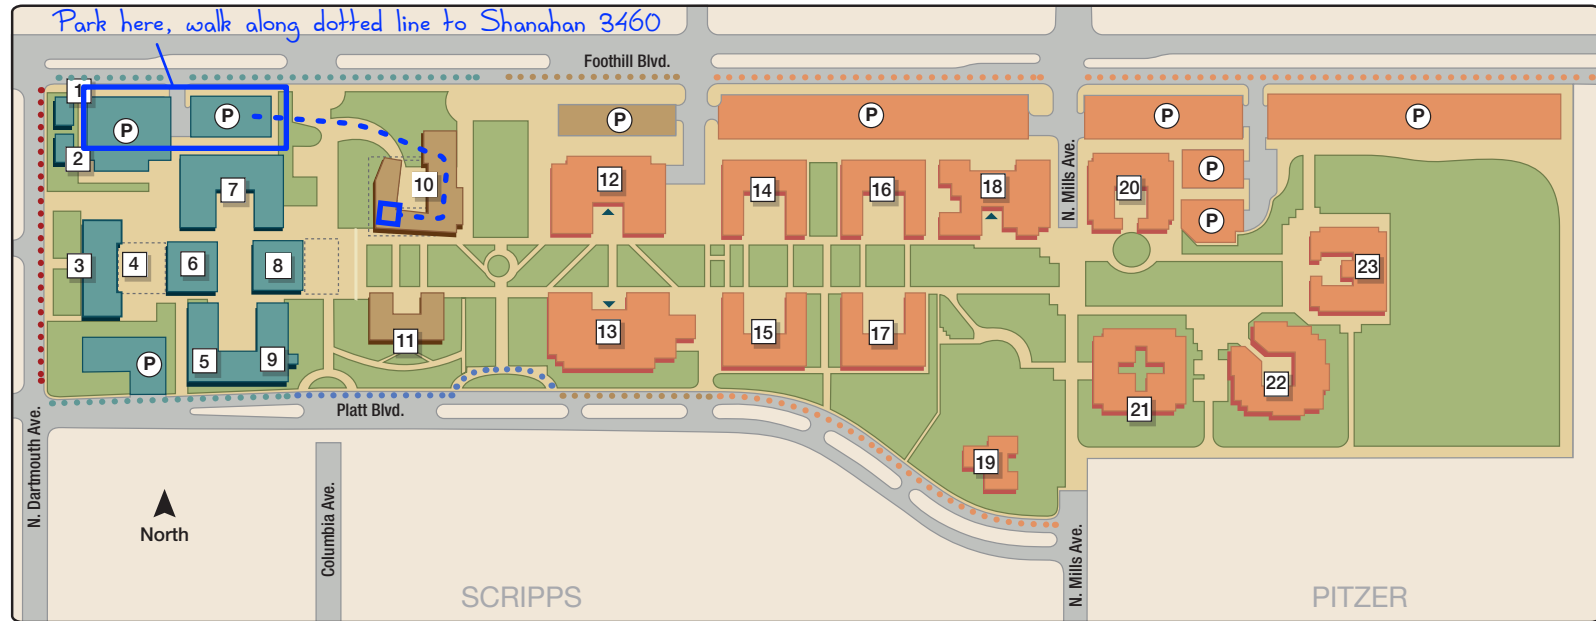

Harvey Mudd College Parking Directory

P HMC community parking only. Public parking available on Platt Blvd. and Foothill Blvd.

Parking Directory Legend	Academic Buildings	Campus Support Buildings	Residence Halls
 Parking for Faculty and Staff in Parsons, Olin, Beckman, Keck, Jacobs, Galileo and Sprague, and Faculty in the Shanahan Center	Dartmouth Classroom North 1	Kingston Hall 11	South Hall/Marks Residence Hall 14
 Parking for Staff in the Shanahan Center and Kingston Hall	Dartmouth Classroom South 2	Joseph B. Platt Campus Center 12	West Hall 15
 Parking for Faculty & Staff in the Shanahan Center, Kingston Hall, Hoch-Shanahan, Platt, All Students & Visitors with parking passes	F.W. Olin Science Center 3	Hoch-Shanahan Dining Commons 13	North Hall 16
 Parking for HMC Visitors Only	Beckman Hall (basement level) 4	Ronald and Maxine Linde Activities Center 18	East Hall/Mildred E. Mudd Hall 17
 Parking not permitted by HMC constituents per agreement with the City of Claremont	W.M. Keck Laboratories 5	Garrett House (private) 19	Frederick and Susan Sontag Residence Hall 20
	Norman F. Sprague Center 6		J.L. Atwood Residence Hall 21
	Parsons Engineering Building 7		Case Residence Hall 22
	Galileo Hall (basement level) 8		Ronald and Maxine Linde Residence Hall 23
	Jacobs Science Center 9		
	R. Michael Shanahan Center for Teaching and Learning 10		